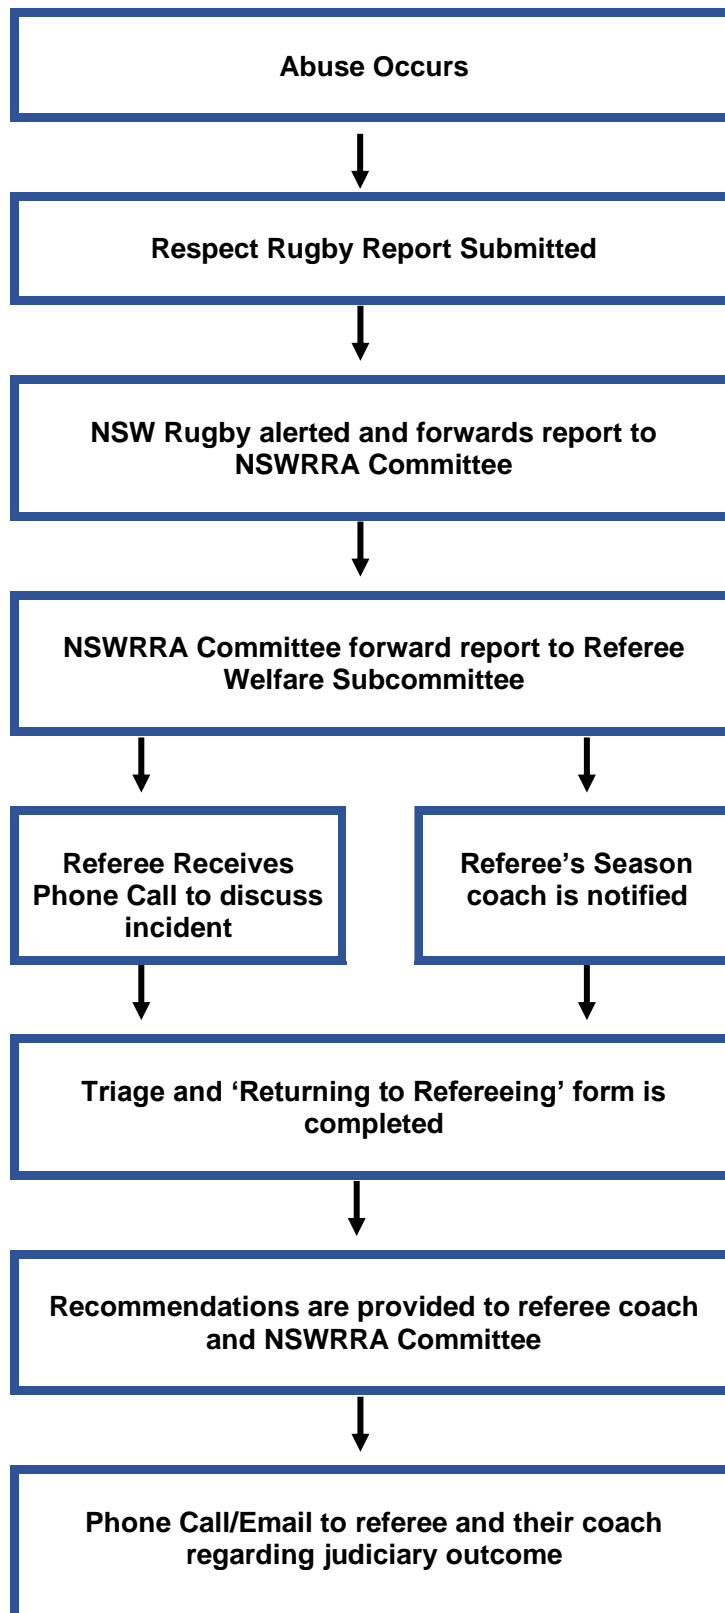

Referee Abuse Reporting Protocol

Any queries should be directed to Tom and Max using refwelfare@nswrugbyreferees.com.au

Reporting abuse: <https://australia.rugby/about/codes%20and%20policies/reporting%20a%20concern/rugby%20case>